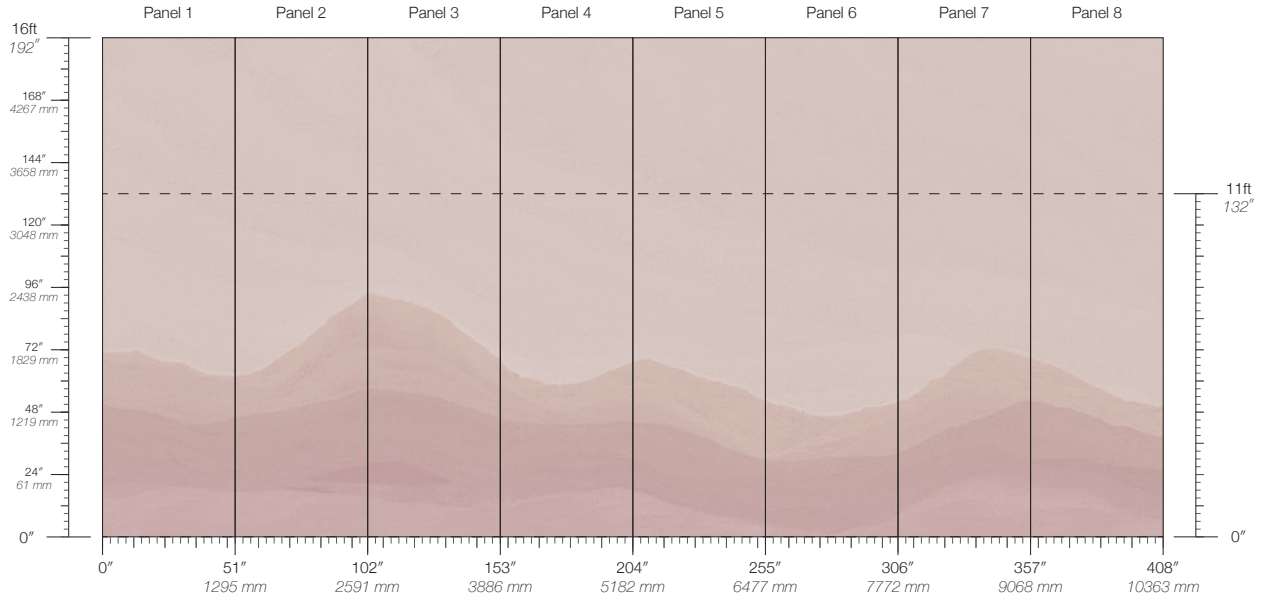

Escape Matterhorn

Suitable for residential and commercial projects

COLOR

Matterhorn

ITEM

3318

CONTENT

Type II PVC-Free TPO

PANEL WIDTH

51" / 1295 mm trimmed

PANEL HEIGHT

132" / 3353 mm standard
192" / 4877 mm extended

REPEAT

Non-repeating

STOCK

Made to order

LEAD TIME

4 weeks to print

MINIMUM

1 panel

PRICE

Available upon request

ORIGIN

USA

DETAILS

Custom options available

ENVIRONMENTAL

Phthalate Free
Low VOC
HPD Available

SPECS

100% TPO face
Polyester/Cotton woven backing
20 oz per linear yard
453 g per square meter
Stippled surface texture

TESTING

(US) ASTM E84 Adhered Class A
(EU) EN 15102 class C-s1 D0
(CN) CAN/ULC-S102.2-10 Class A
WA Specification W-101 Type II
NFPA 101 Life Safety Code
Meets CA Section IAQ 1350

MAINTENANCE

Water-based cleanser

CONTACT

sales@calicowallpaper.com
+1 718 243 1705
57 Lispenard Street
New York, NY 10013 USA

DISCLAIMER

Refer to our website to see the full mural artwork. Reference the physical sample for color and texture. Panel maps represent mural artwork only.